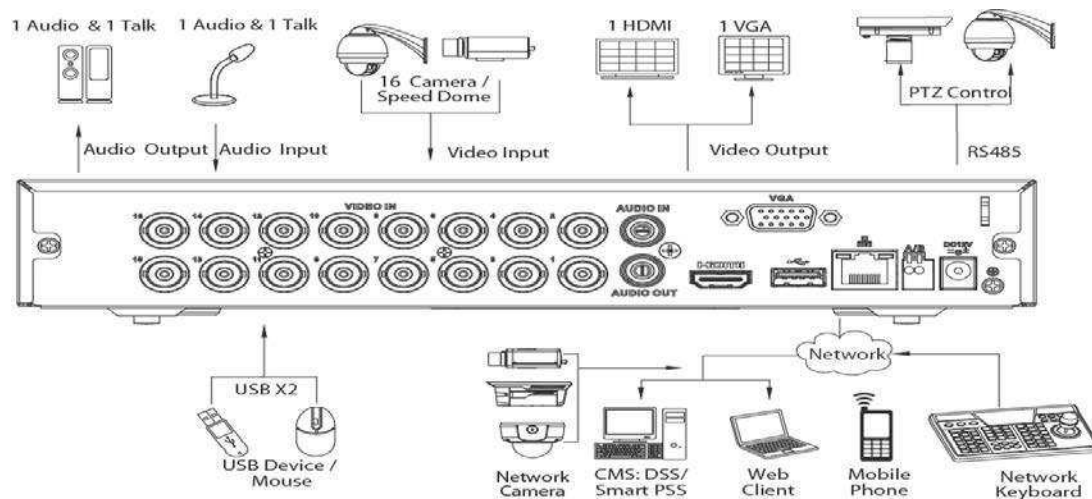

DH-HCVR4104/4108/4116HS-S3

	Digital zoom
Backup Mode	USB Device/Internal SATA burner/Network
Network	
Ethernet	RJ-45 port (10/100M)
Network Functions	HTTP, IPv4/IPv6, TCP/IP, UPNP, RTSP, UDP, SMTP, NTP, DHCP, DNS, PPPOE, DDNS, FTP, IP Filter, SNMP, P2P
Max. User Access	128 users
Smart Phone	iPhone, iPad, Android, Windows Phone
Storage	
Internal HDD	1 SATA port, up to 6TB
Auxiliary Interface	
USB Interface	2 ports(1 Rear), USB2.0
RS485	1 port, For PTZ Control
General	
Power Supply	DC12V/2A
Power Consumption	10W(without HDD)
Working Environment	-10°C ~ +55°C / 10%~90%RH / 86~106kpa
Dimension(W×D×H)	Compact 1U, 260mm×220mm×40mm
Weight	0.75KG(without HDD)

System Connection

*Takes HCVR4116HS-S3 as an example

Dahua Technology Co., Ltd.

1199' BinAn Road, Binjiang District, Hangzhou, China

Tel: +86-571-87688883

Fax: +86-571-87688815

Email: overseas@dahuatech.com

www.dahuatech.com

*Design and specifications are subject to change without notice.

© 2015 Dahua Technology Co., Ltd.